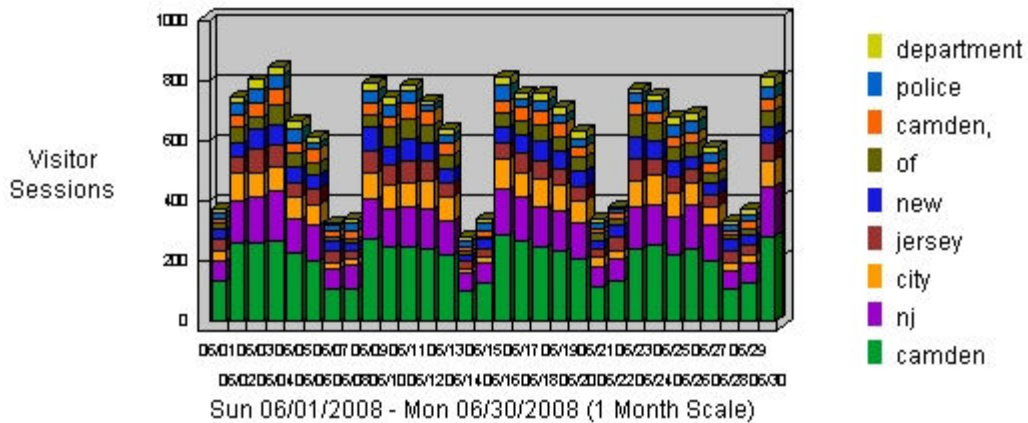

Top Search Keywords

	Keywords	Keywords found	% of Total
1	camden	8,065	19.07%
2	nj	4,425	10.46%
3	city	2,742	6.48%
4	jersey	1,932	4.57%
5	new	1,900	4.49%
6	of	1,689	3.99%
7	camden,	1,334	3.15%
8	police	1,206	2.85%
9	department	806	1.9%
10	in	646	1.52%
11	court	477	1.12%
12	hall	466	1.1%
13	fire	459	1.08%
14	municipal	397	0.93%
15	center	389	0.92%
16	tax	332	0.78%
17	county	319	0.75%
18	office	226	0.53%
19	susquehanna	217	0.51%
20	dept	186	0.44%
Total Found for the Keywords Above		28,213	66.74%
Total of Keywords Found in the Log File		42,272	100%

Most Used Browsers

	Browser	Hits	% of Total Hits	Visitor Sessions
1	Microsoft Internet Explorer	554,283	82.22%	23,222
2	Netscape	84,273	12.5%	5,077
3	contype	17,106	2.53%	120
4	Other Netscape Compatible	8,289	1.22%	1,414
5	msnbot/1.1 (http://search.msn.com/msnbot.htm)	3,129	0.46%	1,631
6	Atomz/1.0	2,894	0.42%	5
7	Others	287	0.04%	130