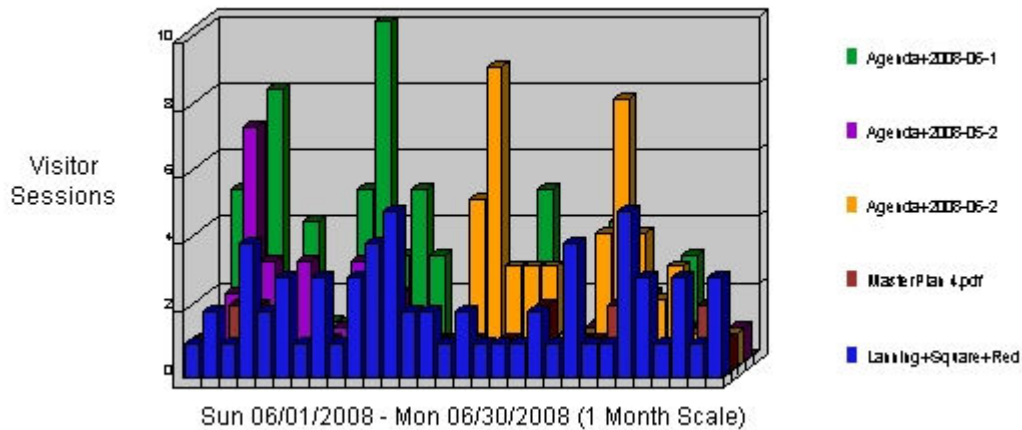

49	City of Camden New Jersey http://www.ci.camden.nj.us/about/transportation.html	269	0.33%	231	00:02:31
50	City of Camden New Jersey http://www.ci.camden.nj.us/departments/EOM.html	267	0.33%	226	00:02:30
Subtotal For the Page Views Above		56,408	70.22%	N/A	N/A
Total For the Log File		80,323	100%	N/A	N/A

Most Downloaded Files

Most Downloaded Files

	File	No. of Downloads	% of Total Downloads	Session Downloads
1	http://www.ci.camden.nj.us/city/Agenda+2008-06-10.pdf	3,031	7.09%	70
2	http://www.ci.camden.nj.us/city/Agenda+2008-05-27.pdf	2,789	6.53%	35
3	http://www.ci.camden.nj.us/city/Agenda+2008-06-24.pdf	1,839	4.3%	48
4	http://www.ci.camden.nj.us/economic/masterplan/MasterPlan_4.pdf	1,801	4.21%	24
5	http://www.ci.camden.nj.us/departments/Lanning+Square+Redevelopment+Plan.pdf	949	2.22%	65
6	http://www.ci.camden.nj.us/SFY2008+for+intro+6+6+2008.pdf	898	2.1%	66
7	http://www.ci.camden.nj.us/departments/forms/RentControlBooklet.pdf	809	1.89%	118
8	http://www.ci.camden.nj.us/departments/June+24,+2008+Tax+Sale+List.pdf	765	1.79%	459
9	http://www.ci.camden.nj.us/events/eventschedule.pdf	707	1.65%	563
10	http://www.ci.camden.nj.us/city/Agenda+2008-05-13.pdf	649	1.52%	20
11	http://www.ci.camden.nj.us/departments/FY2008+Amended+ Copy.pdf	645	1.51%	52
12	http://www.ci.camden.nj.us/departments/COOPERPLAZA-REDPLAN3-1.pdf	619	1.44%	81
13	http://www.ci.camden.nj.us/departments/Lanning+Square+Redevelopment+Study.pdf	615	1.44%	48
14	http://www.ci.camden.nj.us/departments/gatewaystudy.pdf	591	1.38%	78
15	http://www.ci.camden.nj.us/departments/DOWNTOWN-STUDY.pdf	516	1.2%	73
16	http://www.ci.camden.nj.us/departments/Fairview+Neighborhood+Plan.pdf	493	1.15%	21
17	http://www.ci.camden.nj.us/departments/cpdweb/newsletters/MonthlyNewsletter.pdf	477	1.11%	279
18	http://www.ci.camden.nj.us/departments/ROSEDALE-STUDY3-Cover.pdf	475	1.11%	98
19	http://www.ci.camden.nj.us/departments/Centerville+	471	1.1%	30