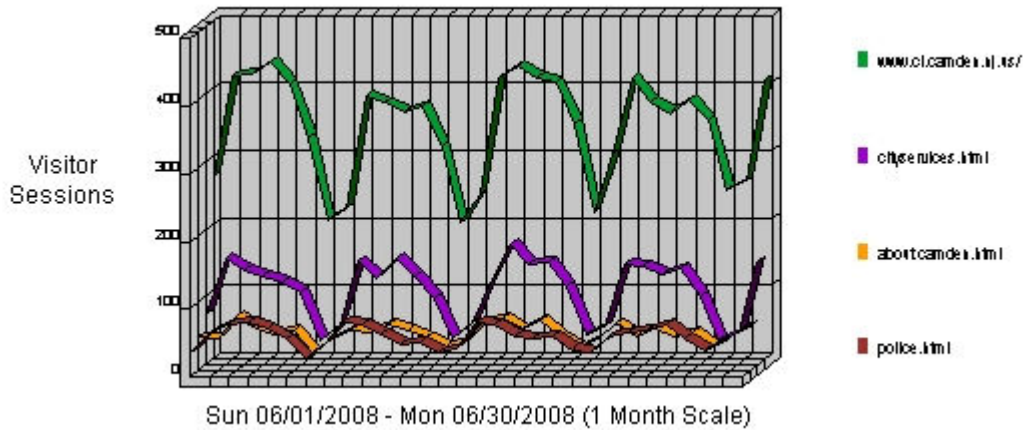

Most Requested Pages

Most Requested Pages

	Pages	Views	% of Total Views	Visitor Sessions	Avg. Time Viewed
1	City of Camden New Jersey http://www.ci.camden.nj.us/	21,310	26.53%	10,343	00:01:39
2	City of Camden New Jersey http://www.ci.camden.nj.us/cityservices.html	4,084	5.08%	3,329	00:00:53
3	City of Camden New Jersey http://www.ci.camden.nj.us/about_camden.html	1,969	2.45%	1,651	00:00:59
4	Police Department - City of Camden http://www.ci.camden.nj.us/departments/police.html	1,961	2.44%	1,742	00:01:14
5	City of Camden New Jersey http://www.ci.camden.nj.us/attractions/main.html	1,316	1.63%	1,162	00:00:55
6	City of Camden New Jersey http://www.ci.camden.nj.us/events.html	1,299	1.61%	1,165	00:01:06
7	City of Camden New Jersey http://www.ci.camden.nj.us/business/bid.html	1,291	1.6%	1,212	00:04:13
8	City of Camden New Jersey http://www.ci.camden.nj.us/contact.html	1,250	1.55%	1,123	00:02:11
9	City of Camden New Jersey http://www.ci.camden.nj.us/attractions/aquariumtest.html	1,202	1.49%	1,083	00:03:26
10	City of Camden New Jersey http://www.ci.camden.nj.us/business.html	1,174	1.46%	1,062	00:00:50
11	City of Camden New Jersey http://www.ci.camden.nj.us/departments/fire.html	1,078	1.34%	985	00:01:49
12	City of Camden New Jersey http://www.ci.camden.nj.us/city/municipalcourt.html	1,046	1.3%	911	00:02:29
13	City of Camden New Jersey http://www.ci.camden.nj.us/economic.html	1,022	1.27%	907	00:01:02
14	City of Camden New Jersey http://www.ci.camden.nj.us/attractions/tweeter.html	996	1.23%	918	00:03:50
15	City of Camden New Jersey http://www.ci.camden.nj.us/departments/finance4.html	968	1.2%	737	00:04:13
16	City of Camden New Jersey http://www.ci.camden.nj.us/city/mayor_office.html	736	0.91%	672	00:01:52
17	City of Camden New Jersey http://www.ci.camden.nj.us/history/postcard_photogallery.html	653	0.81%	554	00:03:42
18	City of Camden New Jersey http://www.ci.camden.nj.us/history/historymain.html	618	0.76%	565	00:01:18