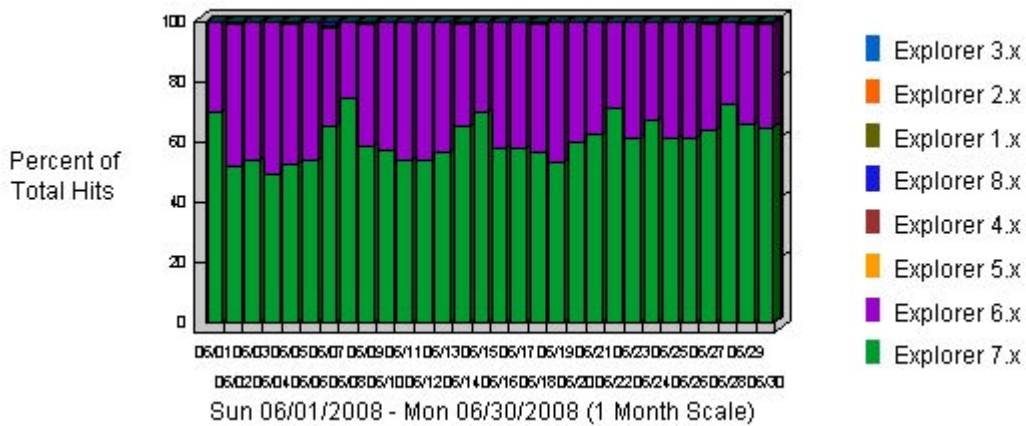

8	swish-e http://swish-e.org/	277	0.04%	1
9	Java/1.5.0_06	272	0.04%	271
10	OmniExplorer_Bot/6.10.20 (http://www.omni-explorer.com) WorldIndexer	254	0.03%	7
11	OmniExplorer_Bot/6.10.21 (http://www.omni-explorer.com) WorldIndexer	220	0.03%	4
12	Googlebot-Image/1.0	216	0.03%	87
13	panscient.com	127	0.01%	1
14	msnbot-media/1.0 (http://search.msn.com/msnbot.htm)	126	0.01%	48
15	ia_archiver	124	0.01%	27
16	ScooperBot www.customscoop.com	120	0.01%	118
17	Yandex/1.01.001 (compatible; Win16; I)	103	0.01%	23
18	msnbot-media/1.1 (http://search.msn.com/msnbot.htm)	99	0.01%	35
19	Opera/9.27 (Windows NT 5.1; U; en)	96	0.01%	10
20	BlackBerry8310/4.2.2 Profile/MIDP-2.0 Configuration/CLDC-1.1 VendorID/102	89	0.01%	19
Total For Browsers Above		672,384	99.74%	32,250

Microsoft Explorer Browsers

Microsoft Explorer Browsers

	Browser	Hits	% of Total Hits	Visitor Sessions
1	Explorer 7.x	325,710	58.76%	12,538
2	Explorer 6.x	227,229	40.99%	10,411
3	Explorer 5.x	770	0.13%	211
4	Explorer 4.x	263	0.04%	44
5	Explorer 8.x	219	0.03%	5
6	Explorer 1.x	41	0%	3
7	Explorer 2.x	40	0%	7
8	Explorer 3.x	11	0%	3
Total For Browsers Above		554,283	100%	23,222