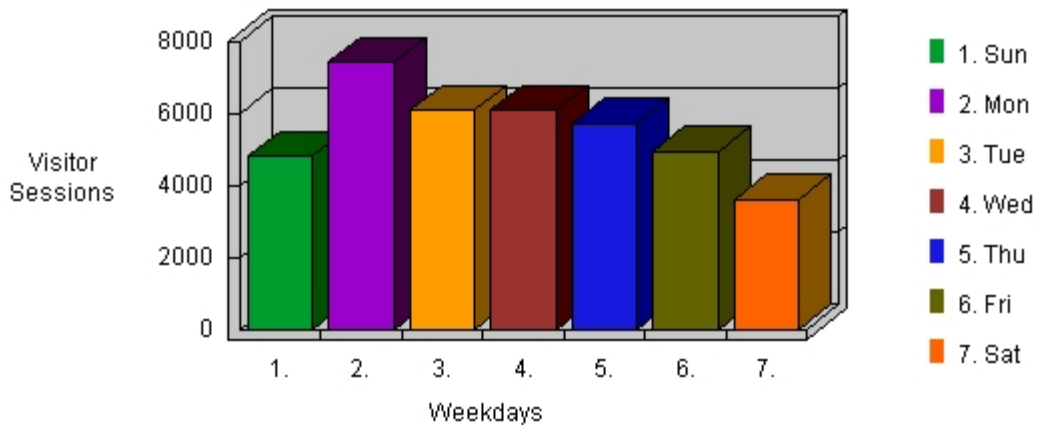

06/15	12,628	1,986	704,063 K	915
06/16	30,784	3,412	1,449,861 K	1,454
06/17	30,805	3,567	1,286,813 K	1,483
06/18	29,470	3,389	1,067,221 K	1,607
06/19	29,309	3,195	1,015,701 K	1,456
06/20	24,089	2,799	1,333,038 K	1,274
06/21	10,038	1,538	410,756 K	879
06/22	12,234	1,963	508,498 K	1,026
06/23	29,861	3,567	1,787,676 K	1,586
06/24	26,736	3,023	942,499 K	1,530
06/25	24,271	3,170	1,204,269 K	1,402
06/26	25,955	2,946	1,083,004 K	1,472
06/27	22,345	2,815	1,050,112 K	1,192
06/28	10,364	1,443	764,183 K	899
06/29	11,324	1,896	572,035 K	988
06/30	26,713	3,108	1,160,922 K	1,480
Total	692,061	80,326	31,103,082 K	38,666

Activity Level By Day of the Week

Activity Level by Day of the Week

	Day	Hits	% of Total Hits	Visitor Sessions
1	Sun	60,601	8.75%	4,812
2	Mon	149,906	21.66%	7,403
3	Tue	117,776	17.01%	6,087
4	Wed	117,119	16.92%	6,084
5	Thu	111,719	16.14%	5,727
6	Fri	94,446	13.64%	4,933
7	Sat	40,494	5.85%	3,620
Total Weekdays		590,966	85.39%	30,234
Total Weekend		101,095	14.6%	8,432

Activity Level By Hour of the Day