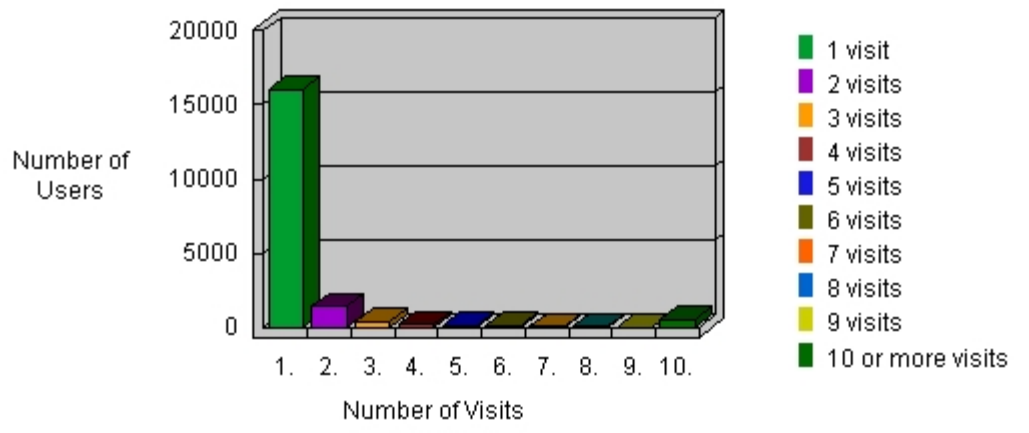

20	Neighborhood+Plan.pdf			
	http://www.ci.camden.nj.us/departments/GATEWAYRED+PLAN.pdf	399	0.93%	71
Total For the Files Above		19,538	45.76%	N/A

Visitors by Number of Visits During Report Period ?

Visitors by Number of Visits During Report Period ?

Number of Visits	Number of Visitors	% of Total Unique Visitors
1 visit	16027	84.04%
2 visits	1404	7.36%
3 visits	445	2.33%
4 visits	222	1.16%
5 visits	142	0.74%
6 visits	103	0.54%
7 visits	85	0.44%
8 visits	66	0.34%
9 visits	46	0.24%
10 or more visits	530	2.77%

Summary of Activity by Time Increment ?

Time Interval	Hits	Page Views	KBytes Transferred	Visitor Sessions
06/01	12,544	1,964	540,339 K	904
06/02	30,692	3,807	1,255,341 K	1,476
06/03	32,052	3,117	1,399,964 K	1,623
06/04	31,619	3,191	1,688,004 K	1,571
06/05	27,883	2,834	1,271,992 K	1,386
06/06	23,789	2,843	1,018,198 K	1,150
06/07	9,949	1,124	621,435 K	909
06/08	11,871	1,892	687,943 K	979
06/09	31,856	2,943	1,406,035 K	1,407
06/10	28,183	2,695	870,851 K	1,451
06/11	31,759	3,150	1,127,960 K	1,504
06/12	28,572	2,759	945,947 K	1,413
06/13	24,223	2,747	967,226 K	1,317
06/14	10,143	1,443	961,196 K	933