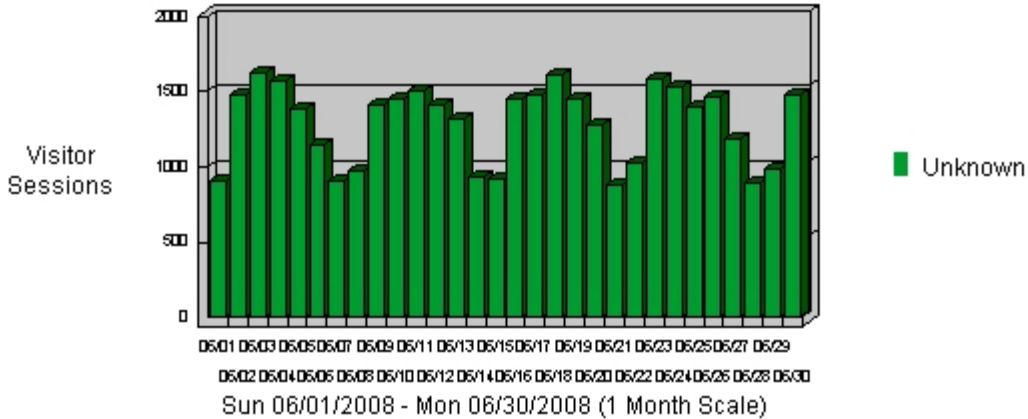

Web Report for

Camden

Report Range: 06/01/2008 00:00:00 - 06/30/2008 23:59:59
Generated On Wednesday July 02, 2008 - 01:32:33

General Statistics

The Visitor Profile by Regions graph identifies the general location of the visitors to your Web site. The General Statistics table includes statistics on the total activity for this web site during the designated time frame.

Visitor Profile by Regions

Statistics

Report Range: 06/01/2008 00:00:00 - 06/30/2008 23:59:59

Hits	Entire Site (Successful)	692,061
	Average Per Day	23,068
	Home Page	21,310
Page Views	Page Views (Impressions)	80,326
	Average Per Day	2,687
	Document Views	80,323
Visitor Sessions	Visitor Sessions	38,666
	Average Per Day	1,288
	Average Visitor Session Length	00:14:36
	International Visitor Sessions	0%
	Visitor Sessions of Unknown Origin	100%
	Visitor Sessions from United States	0%
Visitors	Unique Visitors	19,070
	Visitors Who Visited Once	16,027
	Visitors Who Visited More Than Once	3,043

Summary of Activity by Time Increment ?

Time Interval	Hits	Page Views	KBytes Transferred	Visitor Sessions
06/01	12,544	1,964	540,339 K	904
06/02	30,692	3,807	1,255,341 K	1,476
06/03	32,052	3,117	1,399,964 K	1,623
06/04	31,619	3,191	1,688,004 K	1,571
06/05	27,883	2,834	1,271,992 K	1,386
06/06	23,789	2,843	1,018,198 K	1,150
06/07	9,949	1,124	621,435 K	909
06/08	11,871	1,892	687,943 K	979
06/09	31,856	2,943	1,406,035 K	1,407
06/10	28,183	2,695	870,851 K	1,451
06/11	31,759	3,150	1,127,960 K	1,504
06/12	28,572	2,759	945,947 K	1,413
06/13	24,223	2,747	967,226 K	1,317
06/14	10,143	1,443	961,196 K	933

Activity Level By Day of the Week

Activity Level by Day of the Week

	Day	Hits	% of Total Hits	Visitor Sessions
1	Sun	60,601	8.75%	4,812
2	Mon	149,906	21.66%	7,403
3	Tue	117,776	17.01%	6,087
4	Wed	117,119	16.92%	6,084
5	Thu	111,719	16.14%	5,727
6	Fri	94,446	13.64%	4,933
7	Sat	40,494	5.85%	3,620
Total Weekdays		590,966	85.39%	30,234
Total Weekend		101,095	14.6%	8,432