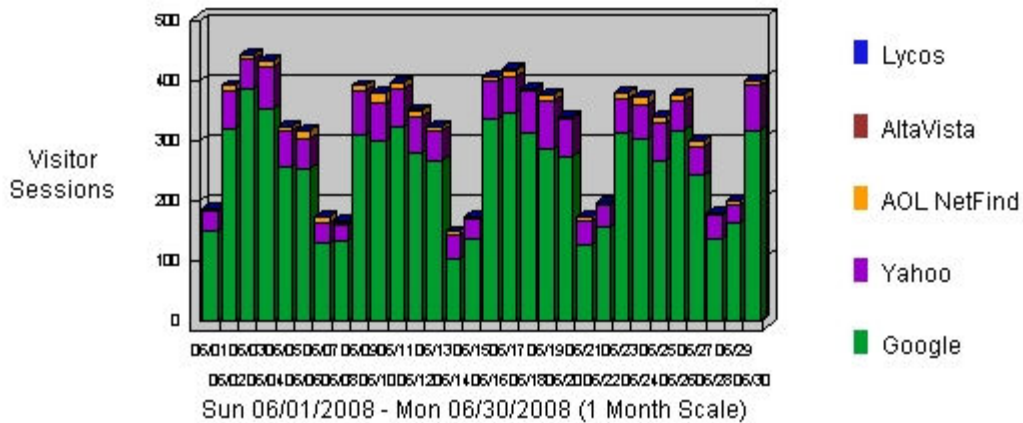

Top Search Engines

Top Search Phrases with Engines Detail

Phrases	Engines	Searches	% of Total
camden nj	Google	624	5.19%
	Yahoo	208	1.73%
	AOL NetFind	8	0.06%
camden, nj	Google	421	3.5%
	Yahoo	99	0.82%
	AOL NetFind	5	0.04%
	Lycos	1	0%
camden new jersey	Google	368	3.06%
	Yahoo	123	1.02%
	AOL NetFind	10	0.08%
camden	Google	400	3.32%
	Yahoo	49	0.4%
	AOL NetFind	5	0.04%
	AltaVista	1	0%
city of camden	Google	281	2.33%