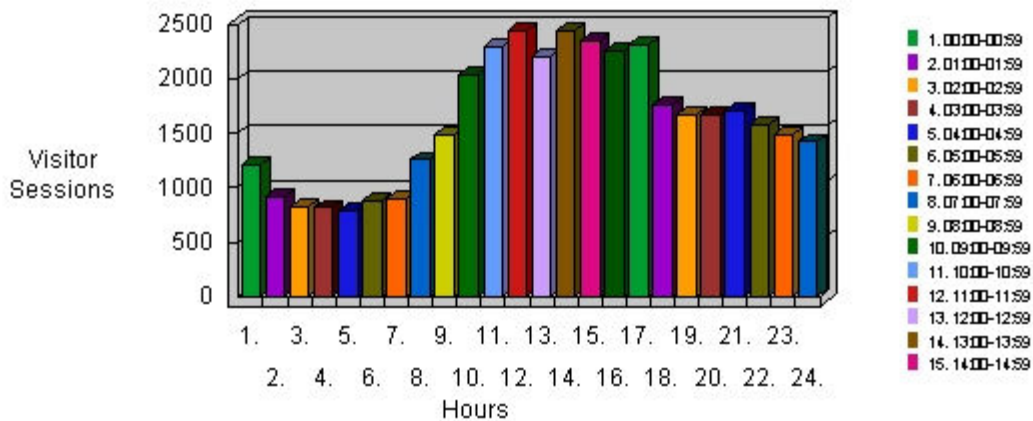

Top Search Engines

Top Search Phrases with Engines Detail

Phrases	Engines	Searches	% of Total
camden nj	Google	624	5.19%
	Yahoo	208	1.73%
	AOL NetFind	8	0.06%
camden, nj	Google	421	3.5%
	Yahoo	99	0.82%
	AOL NetFind	5	0.04%
	Lycos	1	0%
camden new jersey	Google	368	3.06%
	Yahoo	123	1.02%
	AOL NetFind	10	0.08%
camden	Google	400	3.32%
	Yahoo	49	0.4%
	AOL NetFind	5	0.04%
	AltaVista	1	0%
city of camden	Google	281	2.33%